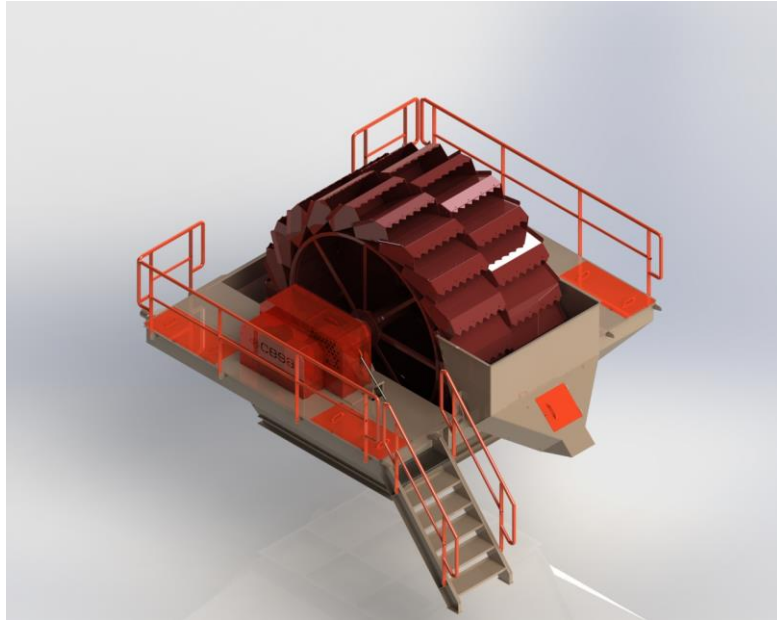

QUALITY, RELIABLE

BUCKET WASHER

MAIN FEATURES

- High capacity washing from 0.25 to 10 mm
- Buckets are made of perforated sheet
- Buckets can be changed easily
- Bucket speeds can be adjusted
- GMC 7 and GMC 4 series reducer
- Spare parts and service books
- User and maintenance books

Model	CKY-80	CKY-100
Engine Power	5,5 kW	5,5 kW
Capacity	80-90 m ³ /hour	110-120 m ³ /hour
Bucket Size	1600-340 mm	2300-340 mm

TECHNICAL SPECIFICATIONS

- SKF VA-405 spaced special roller bearing
- SN-522 reinforced bed
- ST-37 A1 quality sheet
- Abrasive surfaces covered with 6mm ST-52 wear plate

Model	CKY-80	CKY-100
Spiral Speed	2,5 rpm	2,5 rpm
Helix Diameter	3000 mm	3000 mm
Number of Buckets	40	40