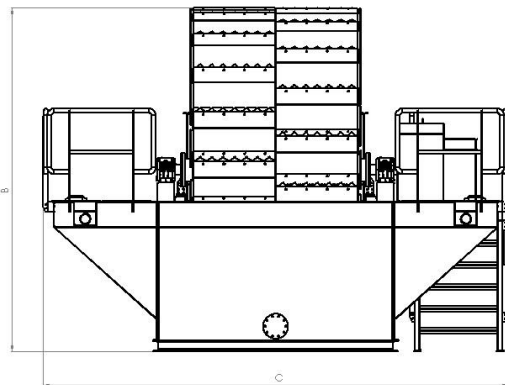

QUALITY, RELIABLE

BUCKET WASHER

MAIN FEATURES

- High capacity washing from 0.25 to 10 mm
- Buckets are made of perforated sheet
- Buckets can be changed easily
- Bucket speeds can be adjusted
- GMC 7 and GMC 4 series reducer
- Spare parts and service books
- User and maintenance books

Model	CKY-80	CKY-100
Engine Power	5,5 kW	5,5 kW
Capacity	80-90 m ³ /hour	110-120 m ³ /hour
Bucket Size	1600-340 mm	2300-340 mm

TECHNICAL SPECIFICATIONS

- SKF VA-405 spaced special roller bearing
- SN-522 reinforced bed
- ST-37 A1 quality sheet
- Abrasive surfaces covered with 6mm ST-52 wear plate

Model	CKY-80	CKY-100
Spiral Speed	2,5 rpm	2,5 rpm
Helix Diameter	3000 mm	3000 mm
Number of Buckets	40	40