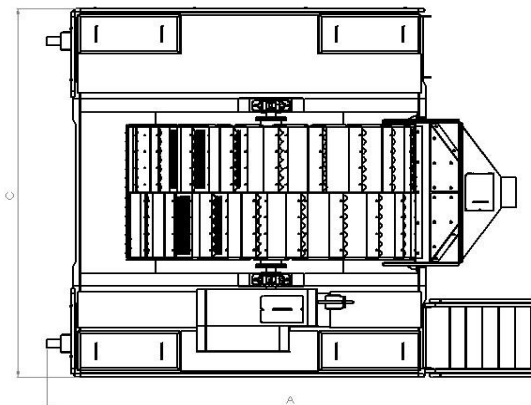

QUALITY, RELIABLE

BUCKET WASHER

MAIN FEATURES

- High capacity washing from 0.25 to 10 mm
- Buckets are made of perforated sheet
- Buckets can be changed easily
- Bucket speeds can be adjusted
- GMC 7 and GMC 4 series reducer
- Spare parts and service books
- User and maintenance books

Model	CKY-80	CKY-100
Engine Power	5,5 kW	5,5 kW
Capacity	80-90 m ³ /hour	110-120 m ³ /hour
Bucket Size	1600-340 mm	2300-340 mm

TECHNICAL SPECIFICATIONS

- SKF VA-405 spaced special roller bearing
- SN-522 reinforced bed
- ST-37 A1 quality sheet
- Abrasive surfaces covered with 6mm ST-52 wear plate

Model	CKY-80	CKY-100
Spiral Speed	2,5 rpm	2,5 rpm
Helix Diameter	3000 mm	3000 mm
Number of Buckets	40	40