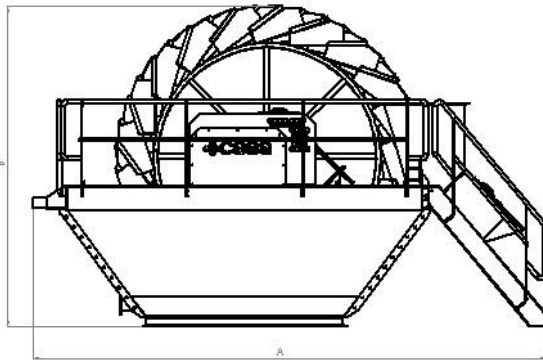

QUALITY, RELIABLE

BUCKET WASHER

MAIN FEATURES

- High capacity washing from 0.25 to 10 mm
- Buckets are made of perforated sheet
- Buckets can be changed easily
- Bucket speeds can be adjusted
- GMC 7 and GMC 4 series reducer
- Spare parts and service books
- User and maintenance books

Model	CKY-80	CKY-100
Engine Power	5,5 kW	5,5 kW
Capacity	80-90 m ³ /hour	110-120 m ³ /hour
Bucket Size	1600-340 mm	2300-340 mm

TECHNICAL SPECIFICATIONS

- SKF VA-405 spaced special roller bearing
- SN-522 reinforced bed
- ST-37 A1 quality sheet
- Abrasive surfaces covered with 6mm ST-52 wear plate

Model	CKY-80	CKY-100
Spiral Speed	2,5 rpm	2,5 rpm
Helix Diameter	3000 mm	3000 mm
Number of Buckets	40	40